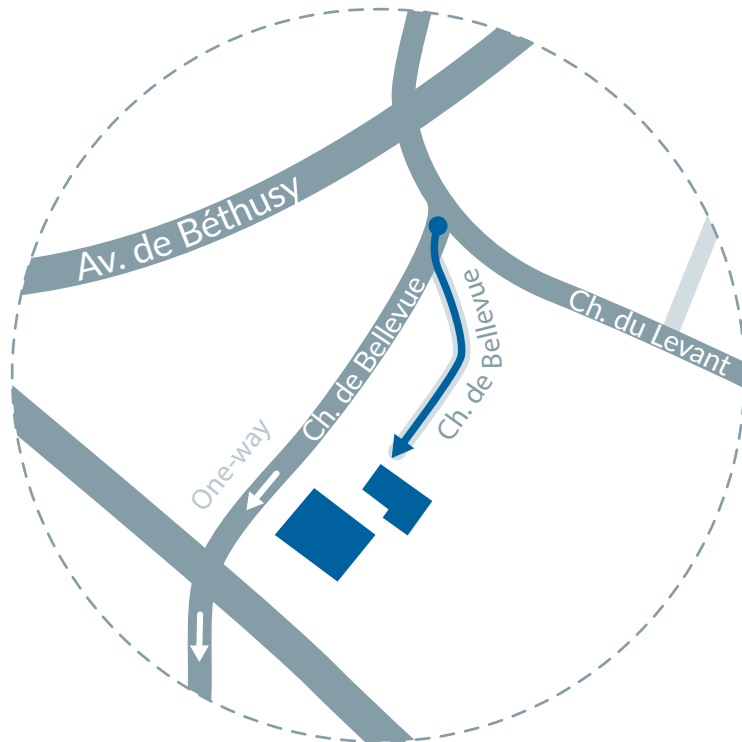

## Directions to the FINA Office:

### By Car

From "Ch. du Levant" take the street called "Ch. de Bellevue". Immediately on your left, take the street indicated by the FINA sign. There are parking spaces for visitors located in the courtyard.

### By Metro (M2)

From Lausanne central train station, take the metro M2 (direction "Croisettes") and get off at "Ours". The office is less than 10 minutes' walk away.